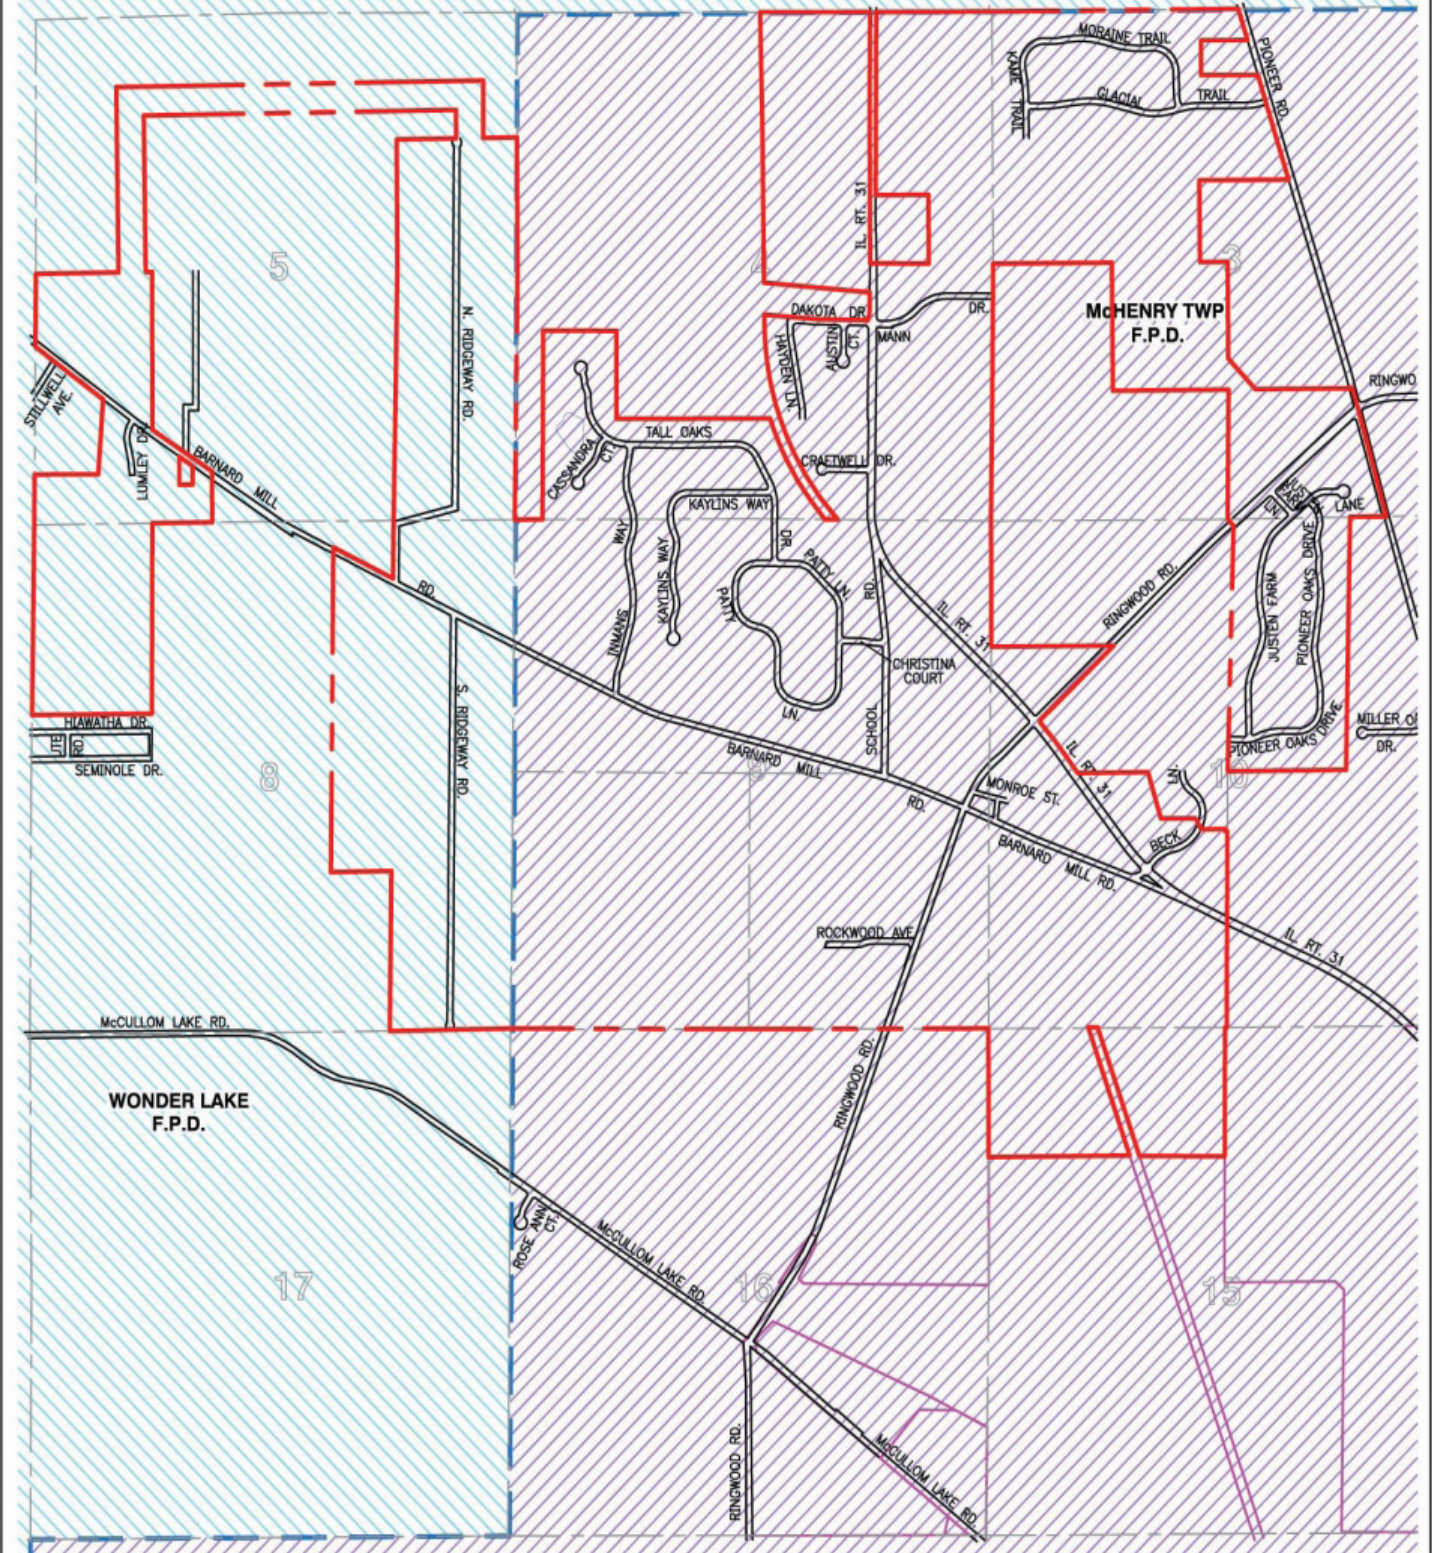

VILLAGE OF RINGWOOD, ILLINOIS FIRE PROTECTION DISTRICT MAP

SCALE: 1" = 2000'

Baxter & Woodman
Crystal Lake, Illinois 815.459.1280
Burlington, Wisconsin 262.763.7834
Mokena, Illinois 708.478.2090
DeKalb, Illinois 815.787.3111
Grayslake, Illinois 847.223.6088
Rockford, Illinois 815.489.1551
Plainfield, Illinois 815.609.7425

--- RINGWOOD VILLAGE LIMITS
--- OTHER VILLAGE LIMITS

WONDER LAKE
F.P.D.

McHENRY TOWNSHIP
F.P.D.