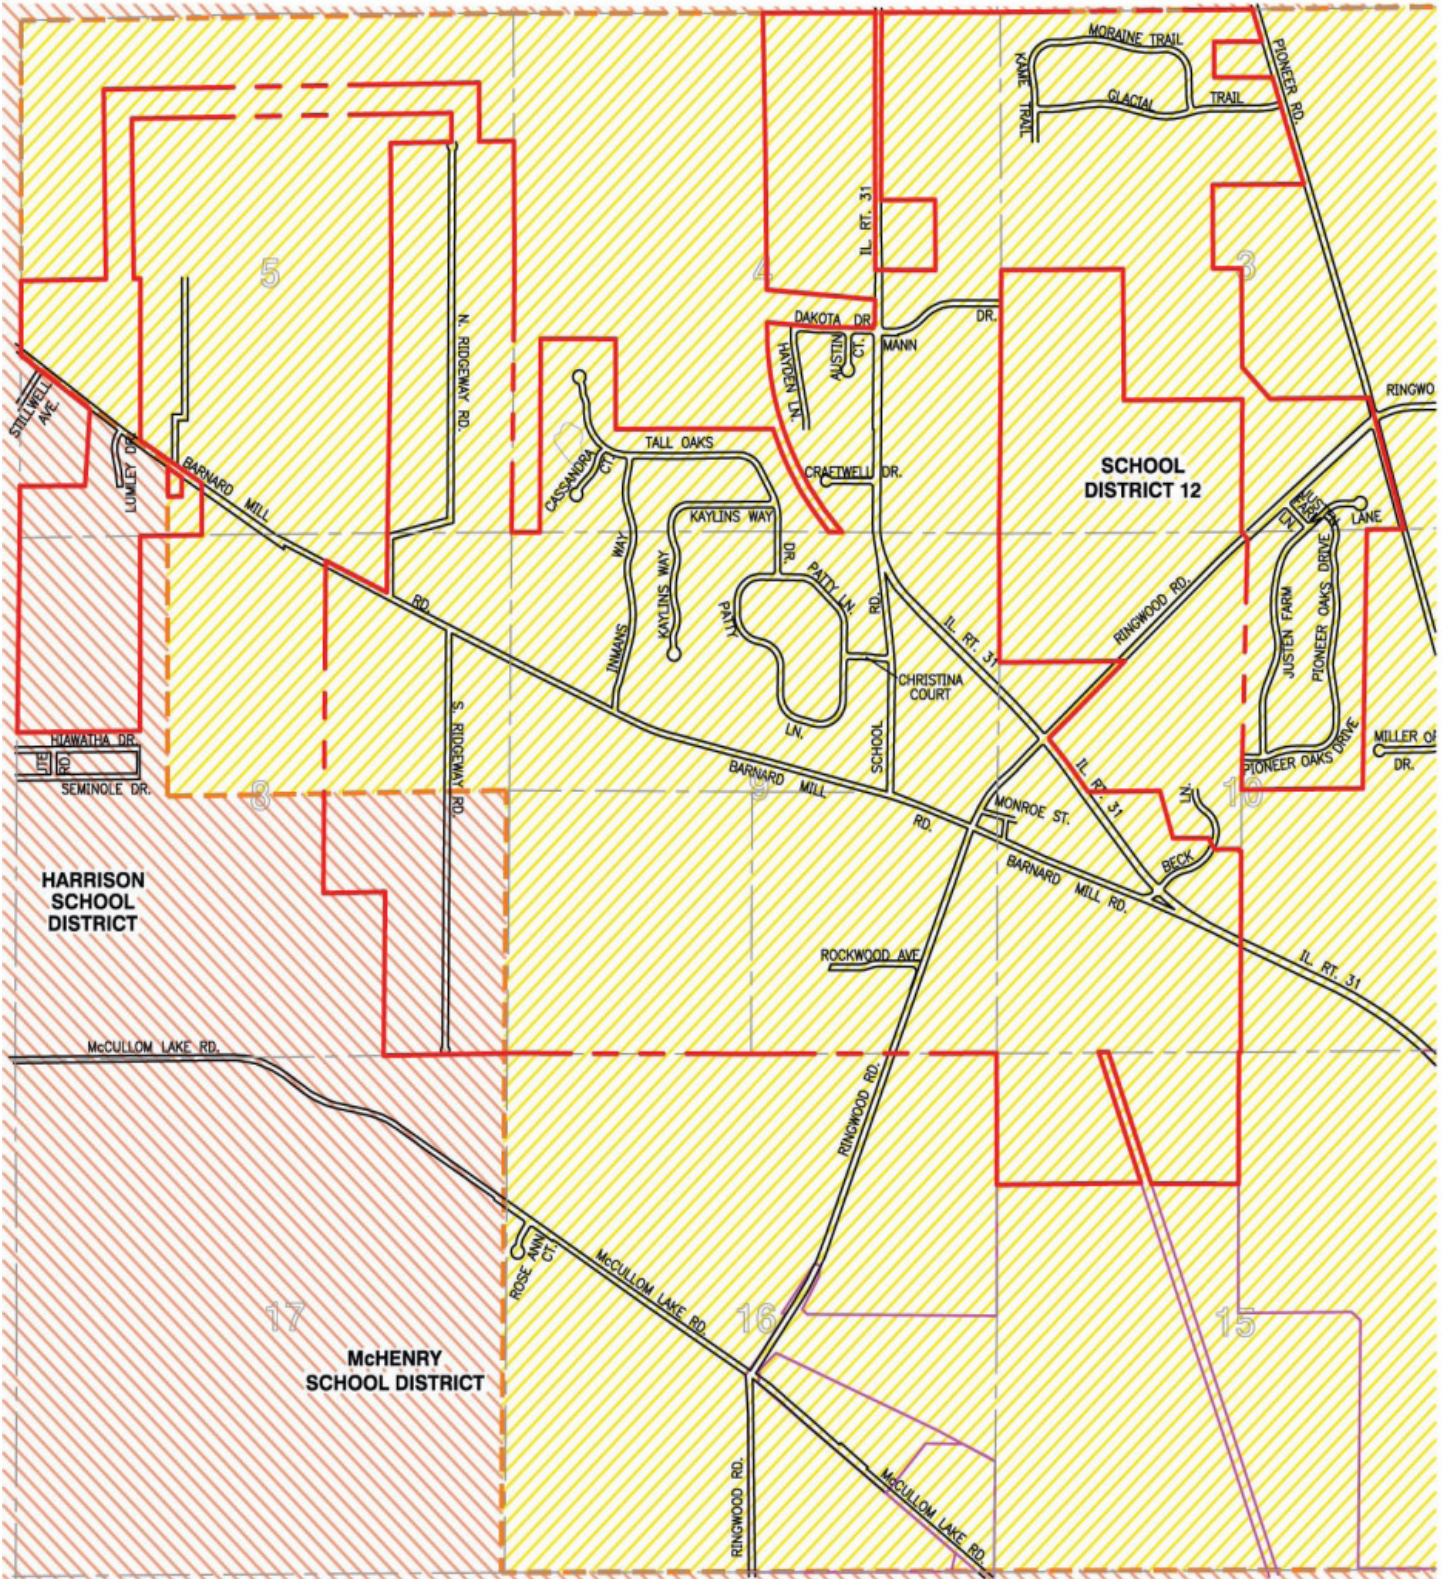

VILLAGE OF RINGWOOD, ILLINOIS

SCHOOL DISTRICT MAP

SCALE: 1" = 2000

Baxter & Woodman
Crystal Lake, Illinois 815.459.1260
Burlington, Wisconsin 262.763.7834
Mokena, Illinois 708.478.2090
DeKalb, Illinois 815.787.3111
Craystake, Illinois 847.223.5088
Rockford, Illinois 815.489.1551
Plainfield, Illinois 815.609.7425

RINGWOOD VILLAGE LIMITS
 OTHER VILLAGE LIMITS

HARRISON/McHENRY SCHOOL DIST.
 SCHOOL DIST. 12